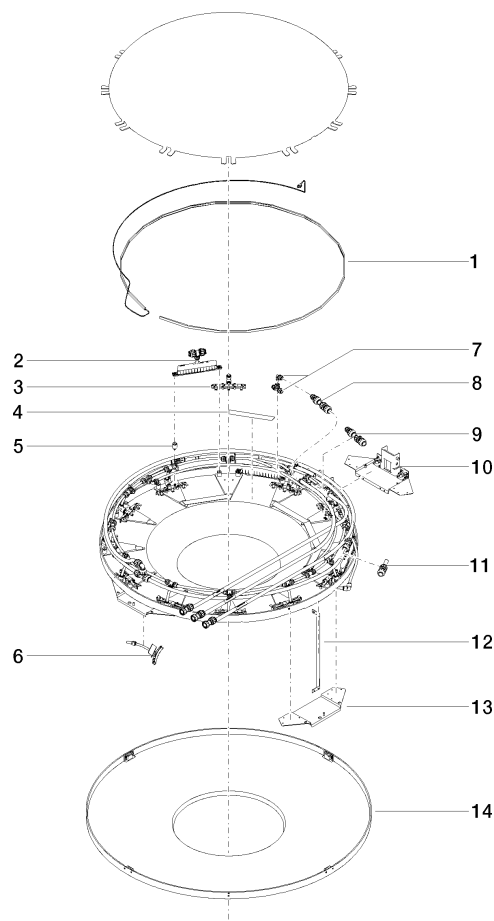

AQUAMOON Rain panel - Matte White

41 620 979

- exposed trim parts
 - Rain panel with 3 different flow modes
 - AQUACIRCLE RAIN: Circular rain curtain, max. flow rate 12 l/min (at 3 bar)
 - TEMPEST RAIN: Natural rain, max. flow rate 10 l/min (at 3 bar)
 - QUEEN'S COLLAR CASCADE: Rounded cascade, max. flow rate 24 l/min (at 3 bar)
 - Indirect mood lighting, warm white LED light strip 2700K
 - Matt white cover, RAL 9003
 - with anti-scale system
 - Outer diameter 1240 mm, opening diameter 450 mm
 - Weight 22.5 kg
 - Protection rating IP67
 - Control elements not included among the items supplied
- Rain panel cover for adaptation to ceiling colour available in all RAL colours, price and delivery time on request**

Rain panel cover for adaptation to ceiling colour available in all RAL colours, price and delivery time on request

Required miscellaneous

AQUAMOON Concealed ceiling installation box - 35 620 970 90

- Ceiling installation enclosure 1356 x 1356 x 290 mm
- concealed rough parts
- Opening diameter 1252 mm
- min. recess depth 290 mm

AQUAMOON Rain panel - Matte White

41 620 979

Certificates

LGA_29446.

AQUAMOON Rain panel - Matte White

41 620 979

Spare parts list

No.	Item Number	Name	Quantity used	Delivery time
1	90 10 01 183 00 90	lamp	1	2
2	90 17 09 058 00 90	jet module	5	2
3	90 17 09 056 00 90	jet module	12	2
4	90 17 20 221 00 90	holder	5	2
5	90 18 40 222 00 90	adaptor	24	2
6	90 17 09 057 00 90	jet module	12	2
7	90 24 04 321 00 90	threaded connector	1	60
8	90 24 04 346 00 90	connection AQUACIRCLE	1	60
9	90 24 04 314 00 90	connection TEMPEST	1	60
10	90 17 20 211 00 90	joint	1	60
11	90 24 04 314 01 90	connection QUEENSCOLLAR	1	60
12	90 17 20 217 00 90	holder	4	60
13	90 17 20 216 00 90	holder	3	60
14	90 11 02 325 00 90	cover	1	2