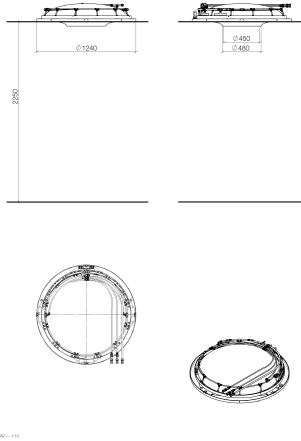

AQUAMOON Rain panel - Matte White

41 620 979

- exposed trim parts
 - Rain panel with 3 different flow modes
 - AQUACIRCLE RAIN: Circular rain curtain, max. flow rate 12 l/min (at 3 bar)
 - TEMPEST RAIN: Natural rain, max. flow rate 10 l/min (at 3 bar)
 - QUEEN'S COLLAR CASCADE: Rounded cascade, max. flow rate 24 l/min (at 3 bar)
 - Indirect mood lighting, warm white LED light strip 2700K
 - Matt white cover, RAL 9003
 - with anti-scale system
 - Outer diameter 1240 mm, opening diameter 450 mm
 - Weight 22.5 kg
 - Protection rating IP67
 - Control elements not included among the items supplied
- Rain panel cover for adaptation to ceiling colour available in all RAL colours, price and delivery time on request**

Rain panel cover for adaptation to ceiling colour available in all RAL colours, price and delivery time on request

Required miscellaneous

AQUAMOON Concealed ceiling installation box - 35 620 970 90

- Ceiling installation enclosure 1356 x 1356 x 290 mm
- concealed rough parts
- Opening diameter 1252 mm
- min. recess depth 290 mm

AQUAMOON Rain panel - Matte White

41 620 979

Certificates

LGA_29446.

AQUAMOON Rain panel - Matte White

41 620 979

Spare parts list

No.	Item Number	Name	Quantity used	Delivery time
1	90 10 01 183 00 90	lamp	1	2
2	90 17 09 058 00 90	jet module	5	2
3	90 17 09 056 00 90	jet module	12	2
4	90 17 20 221 00 90	holder	5	2
5	90 18 40 222 00 90	adaptor	24	2
6	90 17 09 057 00 90	jet module	12	2
7	90 24 04 321 00 90	threaded connector	1	60
8	90 24 04 346 00 90	connection AQUACIRCLE	1	60
9	90 24 04 314 00 90	connection TEMPEST	1	60
10	90 17 20 211 00 90	joint	1	60
11	90 24 04 314 01 90	connection QUEENSCOLLAR	1	60
12	90 17 20 217 00 90	holder	4	60
13	90 17 20 216 00 90	holder	3	60
14	90 11 02 325 00 90	cover	1	2